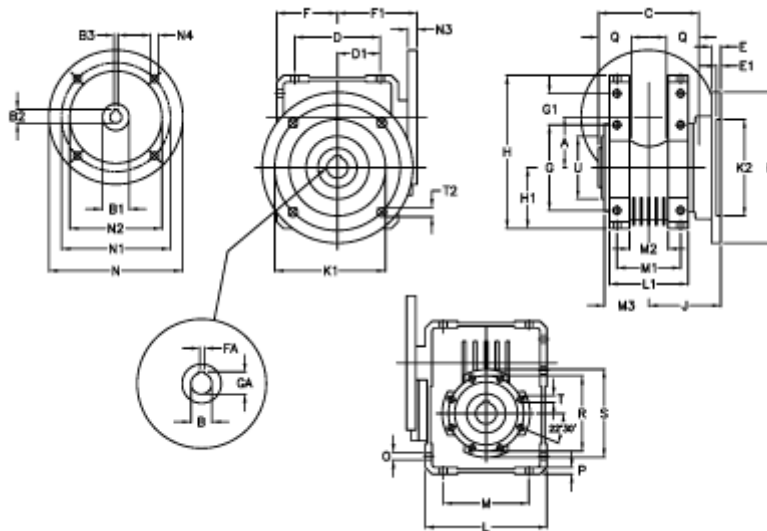

Article number: 392206303853016

Description: Worm Gear with Torque Limiter  
W63 L1-UFC-38-P80B5

## Measures

A = 62.17	E = 11	H = 182.5	M = 102	N4 = 11,5	U = 75
B = 25	E1 = 5	H1 = 72.5	M1 = 76	O = 9.0	
B1 E7 = 19	F = 73	J = 86.0	M2 = 46	P = 8	
B2 = 21.8	F1 = 102	K = 180	M3 = 53.0	Q = 35	
B3 H9 = 6	FA = 8	K1 = 150	N = 200	R = 90	
C = 120	G = 102	K2 = 115	N1 = 165	S = 105	
D = 102.0	G1 = 37.5	L = 145	N2 = 130	T = M8x14	
D1 = 51.0	GA = 28.3	L1 = 94	N3 = 12.0	T2 = 11.0	